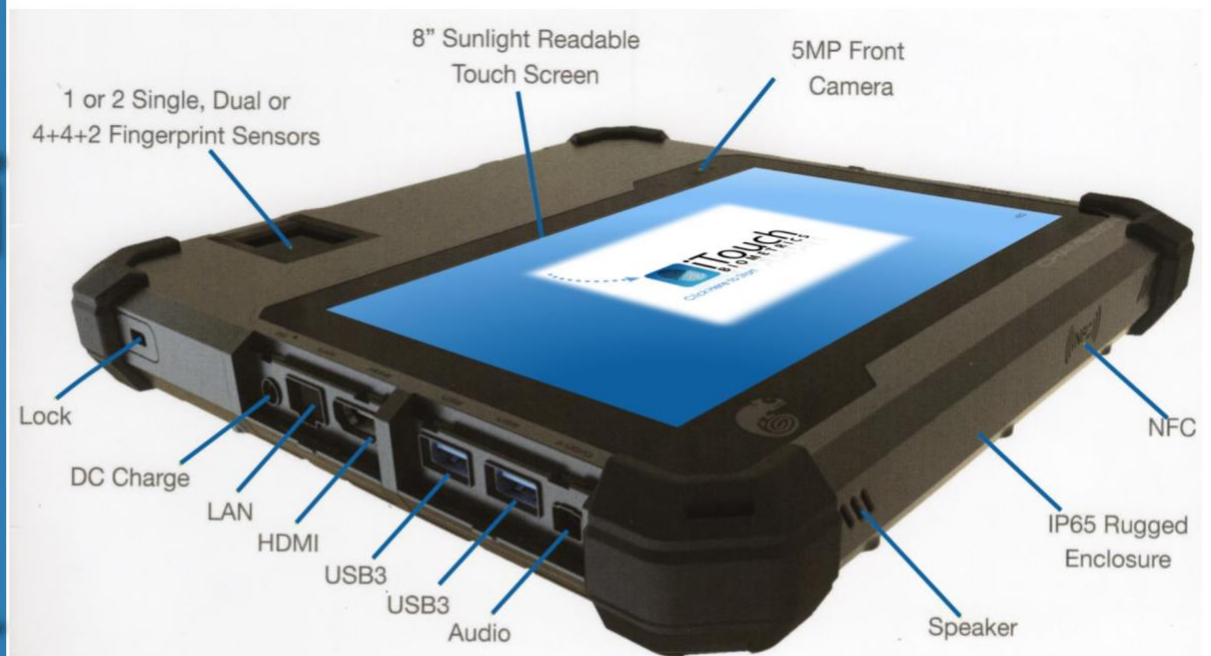

Use Cases of the Accurate ID Mobile Platform:

FBI RISC Program
Elimination Print Gathering
Portable Livescan Device

- FBI Certified for Tenprint, Rolls, or Single/Two Finger Lookups
- Full Windows 10 OS Platform with Active Directory Integration
- Capture, Generate, and Search Mugshots
- Full Wireless/Network Support: 4G, Wi-Fi, Bluetooth, GPS, and LAN
- Advanced Encryption Options (Data in Motion or Data At Rest)
- Ruggedized MIL-STD-810G Certification
- RMS/JMS Integration and NIST/CJIS Compliance
- The full power of the Accurate-ID Platform

Key Technical Specs:

Fingerprint Scanner: Full Tenprint/One/Dual (two-finger) FAP45 flat print/single finger roll sensors using Light Emitting Sensor Technology.

Sunlight readable 8" 10-point capacitive touch screen IP65 Casing/MIL-STD-810G Certified Windows 10 Operating System

Hardware Options:

Multiple Interface Ports: 2 x USB 3.0, HDMI, MicroSD, MicroSIM, SAM

NFC Scanner/Contact Card Reader

1D, 2D & PDF417 Barcode Scanner (Professional & Premium models)

8MP (Standard) or 13 MP (Professional & Premium models) Back Camera AF with unique LED Light System

5MP Front Camera AF with LED

Stylus – Digital Signature

Network & Security Options:

Active Directory Integration

4G (Cellular), Wi-Fi, Bluetooth, GPS, and LAN

Trusted Platform Module (TPM 2.0) Encryption

Call Us Today for More Information: (847) 706-6789 X 102